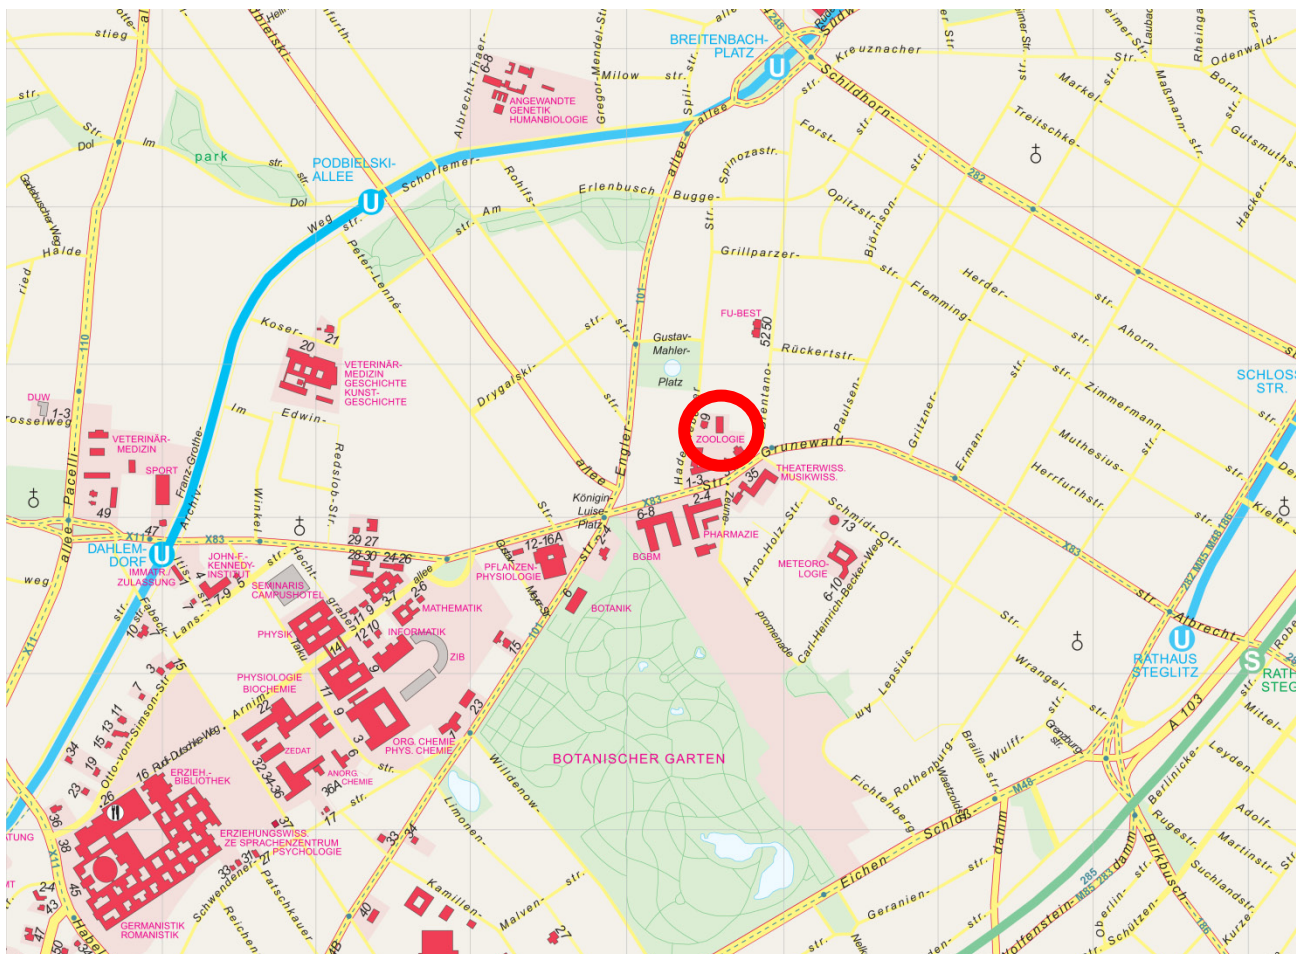

How to reach the CRC 973 office:

From Tegel Airport

- take Bus 109 to subway station Jakob-Kaiser-Platz
- change to the subway U7, direction Rudow
- get off subway U7 at Berliner Strasse
- change to subway U9, direction Rathaus Steglitz
- get off subway U9 at Rathaus Steglitz (exit Albrechtstr.)
- change to Bus X83 starting at Rathaus Steglitz, direction Dahlem Dorf/Clayallee
- get off Bus X83 at "Schmidt-Ott Str"; travel time ca. 50 min.

From Schoenefeld / Berlin Brandenburg International Airport

- take (S-Bahn) train S9, direction Spandau
- get off train S9 at Treptower Park
- change to the circle line S41 travelling west
- get off train S41 at Bundesplatz
- change to the subway U9, direction Rathaus Steglitz
- get off subway U9 at Rathaus Steglitz (exit Albrechtstr.)
- change to Bus X83 starting at Rathaus Steglitz, direction Dahlem Dorf/Clayallee
- get off Bus X83 at "Schmidt-Ott Str"; travel time ca. 1 hr min.

From Hauptbahnhof (Berlin Central Train Station)

- take (S-Bahn) train S9, direction Spandau
- get off train S9 at Zoologischer Garten
- change to subway U9, direction Rathaus Steglitz
- get off subway U9 at Rathaus Steglitz (exit Albrechtstr.)
- change to Bus X83 starting at Rathaus Steglitz, direction Dahlem Dorf/Clayallee
- get off Bus X83 at "Schmidt-Ott Str"; travel time ca. 30 min.